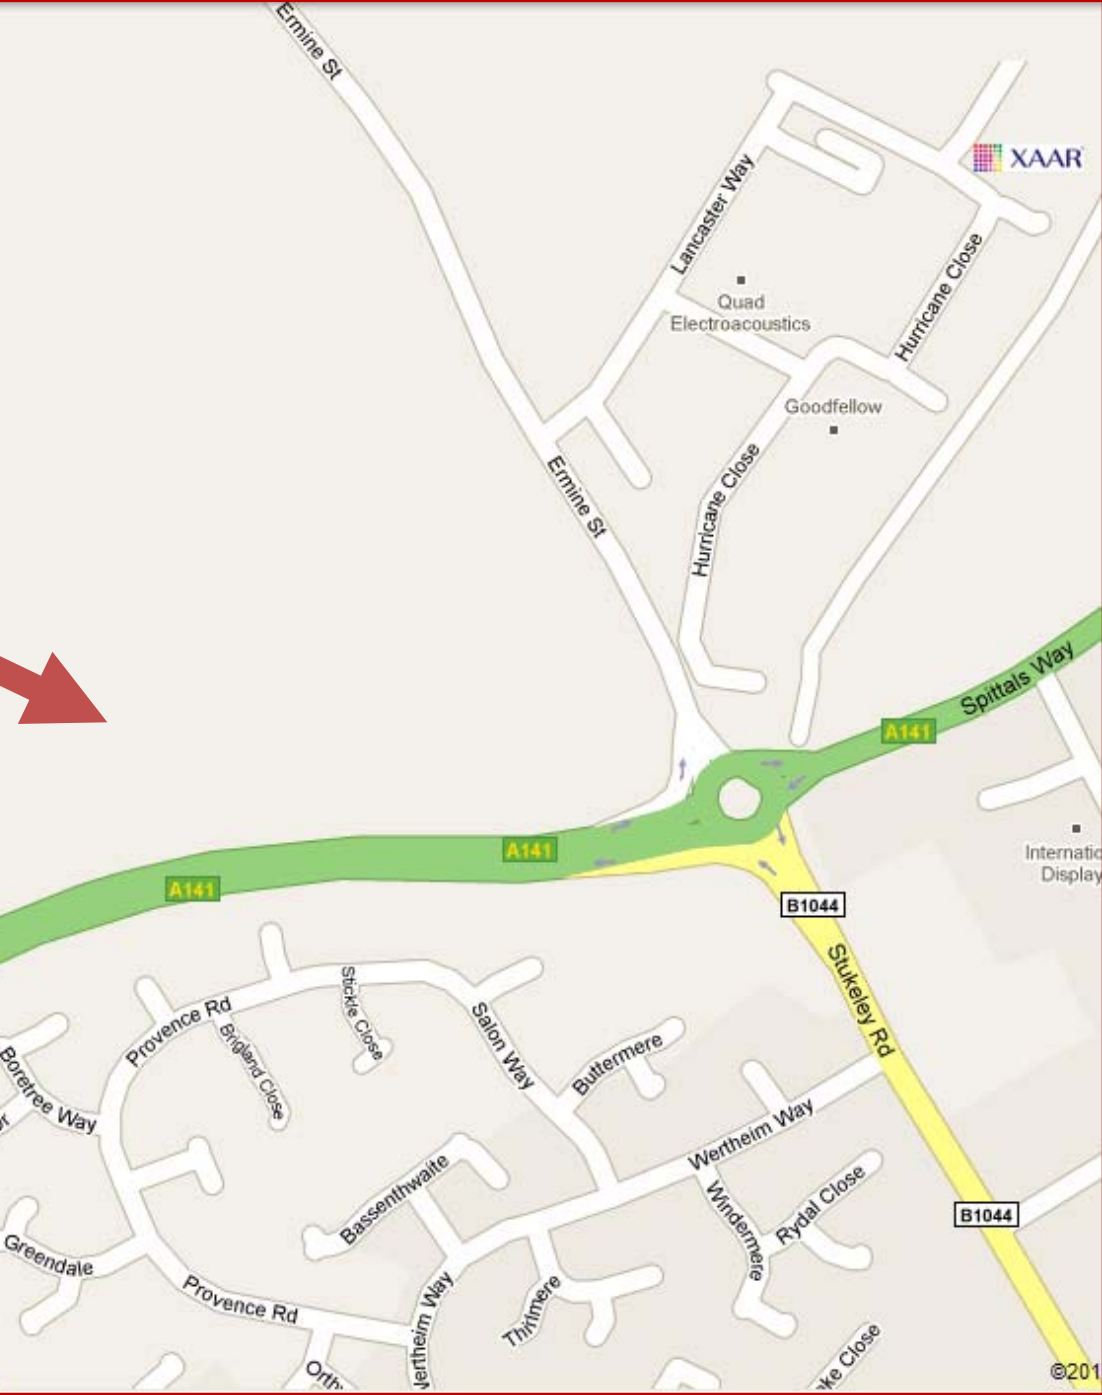

Manufacturing Facility, Huntingdon

**1 Hurricane Close
Ermine Business Park
Huntingdon
Cams
PE29 6XX
Tel: +44 (0)1223 423663
Fax: +44(0)1480 453711**